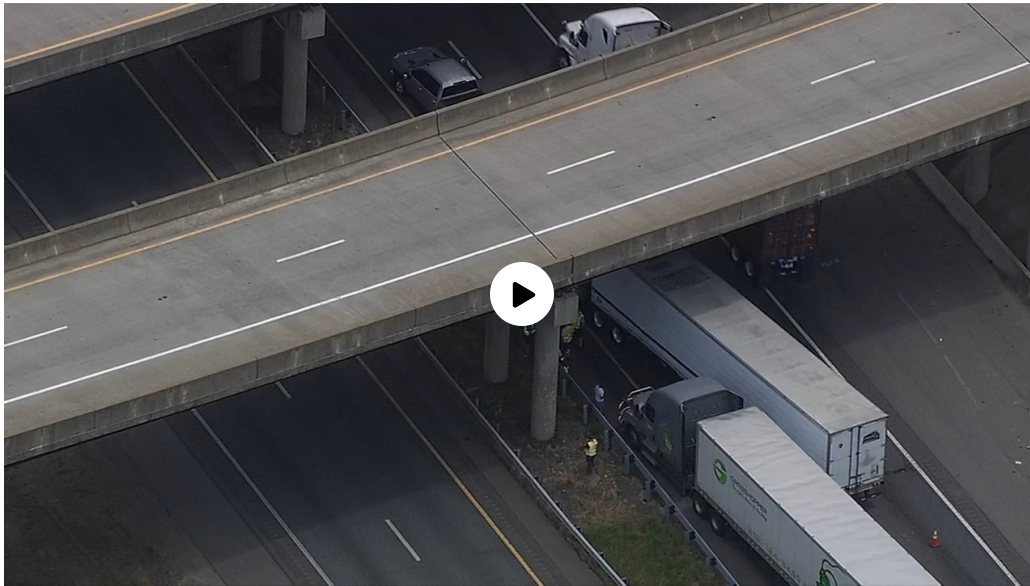

It happened about 12:30 p.m. near Exit 95 (E. Market Street).

Earlier Thursday afternoon, a tractor-trailer crash closed two lanes on Interstate 95 near Selma.

ORDER NOW

Chopper 11 was over the scene. At least two vehicles were involved.

That crash happened about 12:30 p.m. near Exit 95 (E. Market Street) right under an overpass. One person suffered minor injuries.

The NCDOT estimated that the two lanes will be closed until about 3:30 p.m. but did not reopen until close to 4:30 p.m.

Congestion remains in the area.

[RELATED: Check real-time traffic maps and cameras](#)

[Report A Correction Or Typo](#)

Copyright © 2024 WTVD-TV. All Rights Reserved.

Related Topics

TRAFFIC

SELMA

JOHNSTON COUNTY

NC

TRAFFIC FATALITIES

I 95

TRACTOR TRAILER

FATAL CRASH

TRUCK CRASH

HIGHWAYS

TRAFFIC DELAY

FROM THE WEB

Promoted Links by Taboola

Best 4x4 SUVs To Turn Into Camper Vans (Take A Look)

GoSearches

Brain Scan Uncovers The Real Root Cause Of Tinnitus

Cortexi

Average IQ is 100. What's Yours? Answer 20 multiple choice questions to find out.

Free IQ Test

1 dead in single-car crash near Duke University

Infant dies after mother allegedly accidentally put baby in oven instead of crib, officials say

High school math teacher arrested, charged with going 150 mph on Interstate 40